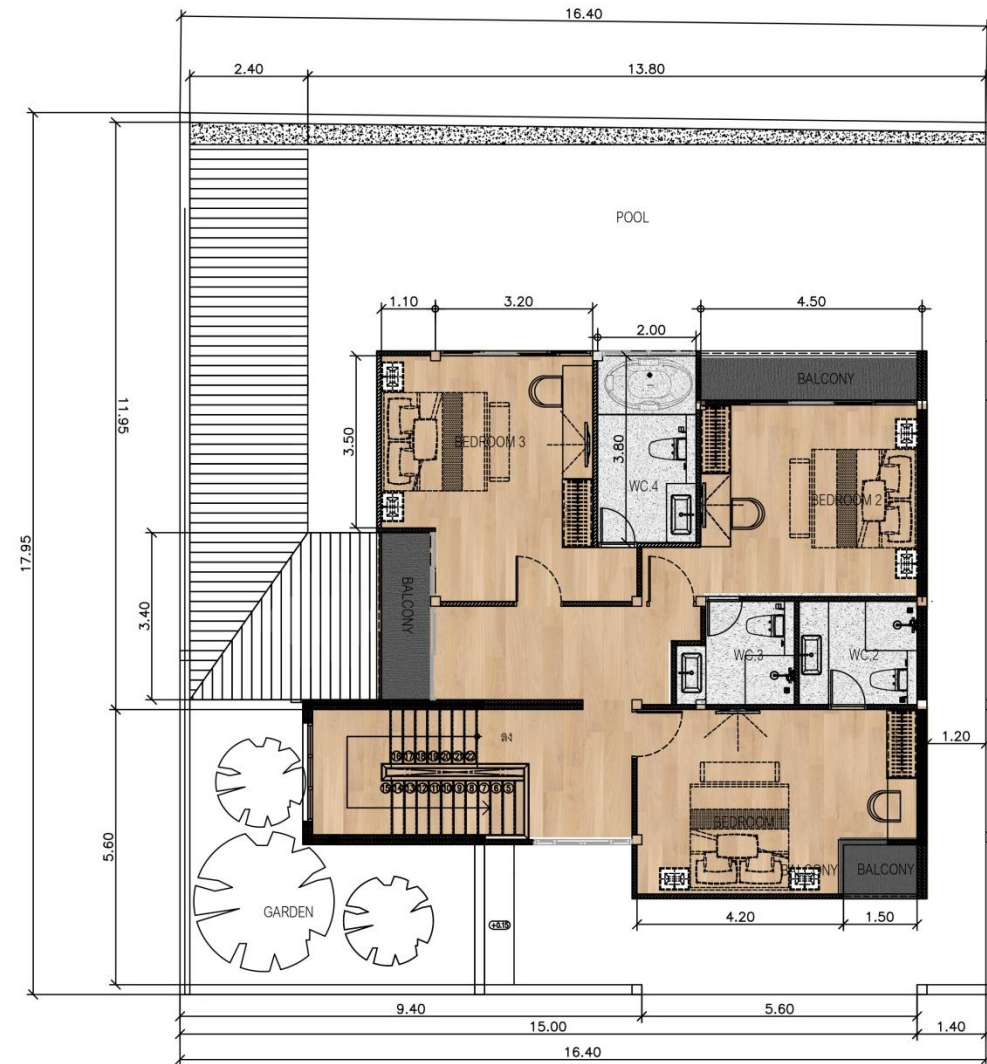

• FLOOR PLAN 2