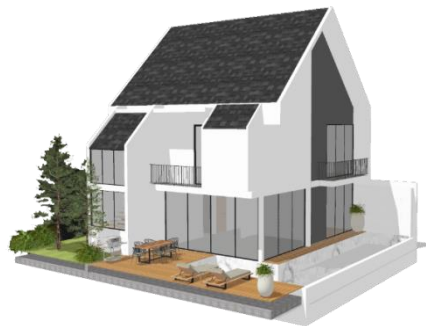

The Regent Villa

PASAK | PHUKET

FRONT

SIDE

BEHIND

• EXTERIOR