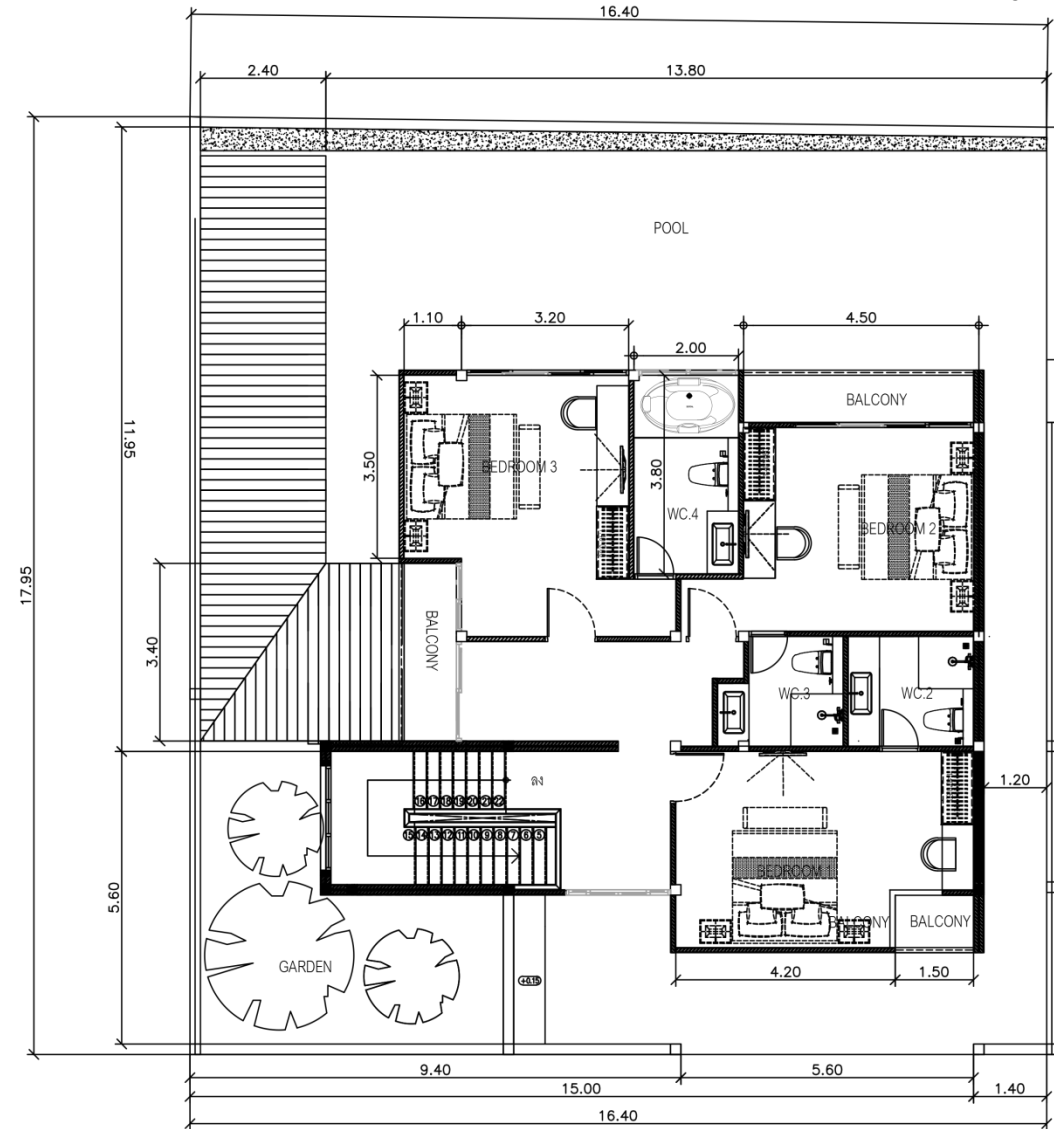

# The Regent Villa

PASAK | PHUKET

• PROJECT AREA

- LAY-OUT PLAN

# The Regent Villa

PASAK | PHUKET

• FLOOR PLAN 1

• FLOOR PLAN 2

• FLOOR PLAN 1

• FLOOR PLAN 2

# MOOD & TONE

Cobble Brick  
ทอเนื่อ ฐึน

I51008

• LIVING AREA / PERSPECTIVE

• LIVING AREA / PERSPECTIVE

• LIVING AREA / PERSPECTIVE

• OUTDOOR / PERSPECTIVE

• POOL

• BEDROOM / PERSPECTIVE

BEDROOM

MASTER BATHROOM